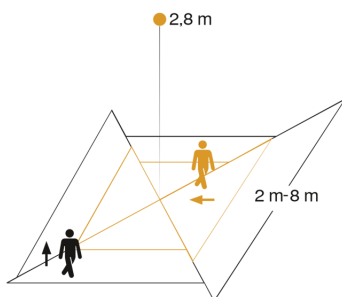

DL Vario Quattro LED

Anthracite

EAN 4007841 057602

Article number 057602

Technical specifications

Dimensions (Ø x H)	310 x 69 mm
Mains power supply	220 – 240 V / 50 – 60 Hz
Sensor Technology	passive infrared
Output	9,8 W
Power consumption	0,5 W
Interconnection	No
Slave modeselectable	No
Lichtstrom Gesamtprodukt	1000 lm
Efficiency	100 lm/W
Gesamtprodukt Effizienz	102 lm/W
Colour temperature	3000 K
Colour variation LED	SDCM3
Colour Rendering Index	80-89
With lamp	Yes, STEINEL LED system
Lamp	LED cannot be replaced
LED life expectancy (max. °C)	50000 h
LED life expectancy (25 °C)	> 60000 h
Base	without
LED cooling system	Passive Thermo Control
With motion detector	Yes
Detection angle	360 °
Angle of aperture	180 °
Capability of masking out individual segments	No

Electronic scalability	No
Mechanical scalability	No
Reach, radial	4 x 4 m (16 m²)
Reach, tangential	16 x 16 m (256 m²)
Continuous light	selectable, 4h
Photo-cell controller	Yes
Twilight setting	2 – 1000 lx
Time setting	5 s – 30 Min.
Basic light level function	Yes
Basic light level function time	10/30 min, all night
Soft light start	Yes
Impact resistance	IK07
IP-rating	IP54
Protection class	II
Ambient temperature	-20 – 35 °C
Housing material	Plastic
Cover material	Plastic, structured
Manufacturer's Warranty	3 years
Settings via	Potentiometers
With remote control	No
Installation site	ceiling
Version	Anthracite
PU1, EAN	4007841057602

Detection Zone