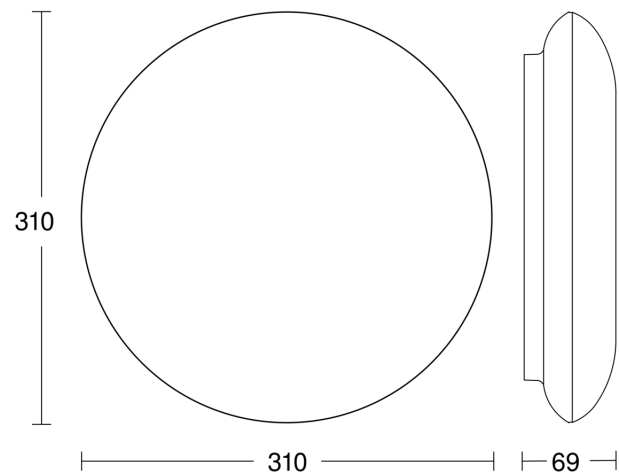

## Technical specifications

Dimensions (Ø x H)	310 x 69 mm
Mains power supply	220 – 240 V / 50 – 60 Hz
Sensor Technology	passive infrared
Output	9,8 W
Power consumption	0,5 W
Interconnection	No
Slave modeselectable	No
Lichtstrom Gesamtprodukt	1000 lm
Efficiency	100 lm/W
Gesamtprodukt Effizienz	102 lm/W
Colour temperature	3000 K
Colour variation LED	SDCM3
Colour Rendering Index	80-89
With lamp	Yes, STEINEL LED system
Lamp	LED cannot be replaced
LED life expectancy (max. °C)	50000 h
LED life expectancy (25 °C)	> 60000 h
Base	without
LED cooling system	Passive Thermo Control
With motion detector	Yes
Detection angle	360 °
Angle of aperture	180 °
Capability of masking out individual segments	No

Electronic scalability	No
Mechanical scalability	No
Reach, radial	4 x 4 m (16 m <sup>2</sup> )
Reach, tangential	16 x 16 m (256 m <sup>2</sup> )
Continuous light	selectable, 4h
Photo-cell controller	Yes
Twilight setting	2 – 1000 lx
Time setting	5 s – 30 Min.
Basic light level function	Yes
Basic light level function time	10/30 min, all night
Soft light start	Yes
Impact resistance	IK07
IP-rating	IP54
Protection class	II
Ambient temperature	-20 – 35 °C
Housing material	Plastic
Cover material	Plastic, structured
Manufacturer's Warranty	3 years
Settings via	Potentiometers
With remote control	No
Installation site	ceiling
Version	Anthracite
PU1, EAN	4007841057602

## Detection Zone

Mögliche Montagehöhe: 2,00 m – 6,00 m

Orange: radial

Schwarz: tangential

4 skalierbare Zonen

## Dimension Drawing

Sensor-switched LED outdoor light